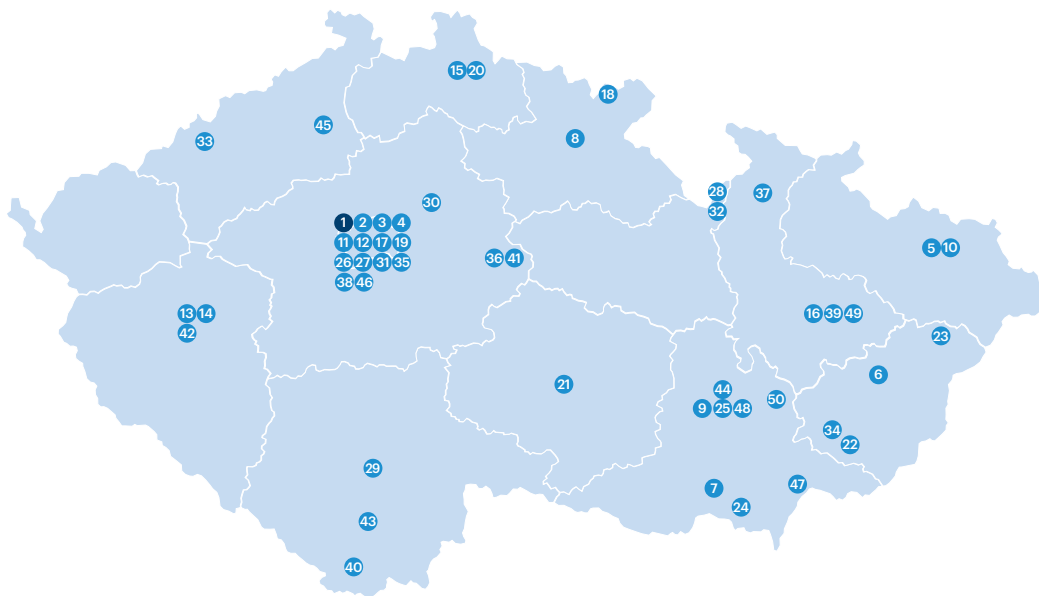

A long suspension bridge with a wooden deck and metal railings, stretching across a dense forest. The bridge is supported by a tall, narrow tower in the distance. The sky is overcast with soft light.

# Návštěvnost turistických cílů 2022