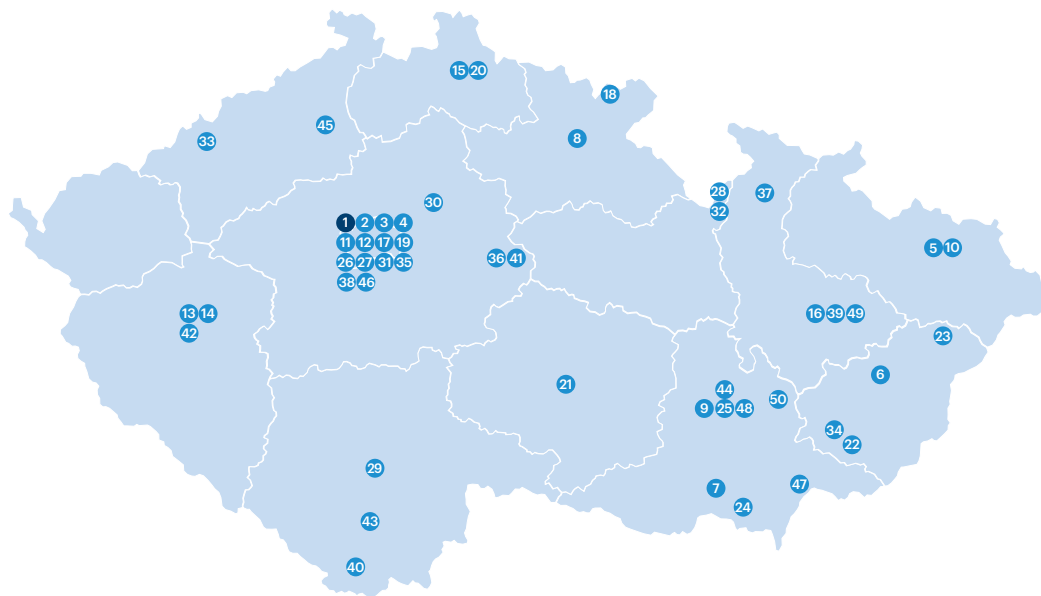

A long suspension bridge with a wooden deck and metal railings, stretching across a dense forest. The bridge is supported by a tall, narrow tower in the distance. The sky is overcast with soft light.

Návštěvnost turistických cílů 2022